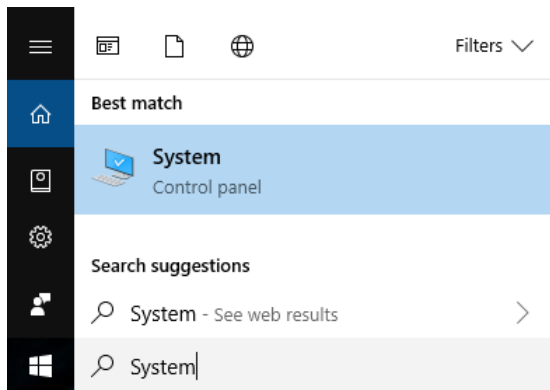

Finding your PC name

Using the Cortana search bar type in System and select **System** from Control panel.

- *can also be found by going to Windows Settings > About > System info (under Related settings)*